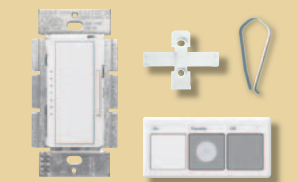

Distributed by

package options

Maestro Wireless® packages*

MRF-600MTHW-
1 wireless dimmer
1 Claro® wallplate
1 wireless controller
1 wall clip
1 visor clip

MRF-603THW-
1 wireless dimmer
1 companion dimmer
2 Claro® wallplates
1 wireless controller
1 wall clip
1 visor clip

MRF-600MT-
1 wireless dimmer
1 wireless controller
1 wall clip
1 visor clip

MRF-VCTX-WH 1 wireless controller, 1 wall clip, and 1 visor clip. Only available in white.

* Combine packages to create a system of up to (3) wireless dimmers and (4) wireless controllers.

Maestro Wireless dimmer with screwless wallplate in white

Take advantage of the dimmer's flexibility by installing it wherever you want wireless control of your lights:

- porch
- foyer
- mudroom
- kitchen
- hallway
- outbuilding
- garage
- boat dock
- stairwell
- nursery