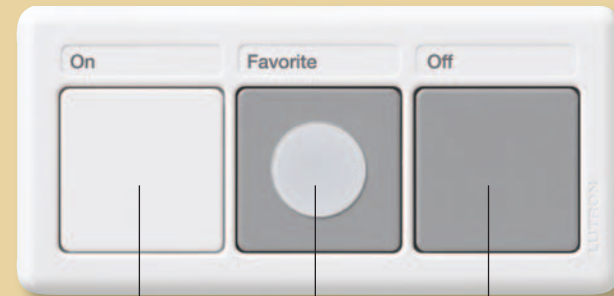

easy to use

convenience and flexibility around your home

Enhance your safety by conveniently controlling your home's interior and exterior lights from your car.

The Maestro Wireless controller easily attaches to your car's visor, and is compatible with HomeLink®-equipped vehicles.

Carry the controller with you to turn on your lights as you approach your home.

Maestro Wireless® controller

typical range up to 100 feet

turn dimmer(s) on to 100% brightness
turn dimmer(s) on to your favorite light level
turn dimmer(s) off

Maestro Wireless® dimmer

rocker adjusts light level to suit any activity

LEDs indicate light level, as well as glow softly, so you can find the dimmer in the dark

large tapswitch turns light on/off to preset level; tap twice for full on, press and hold for delayed fade-to-off