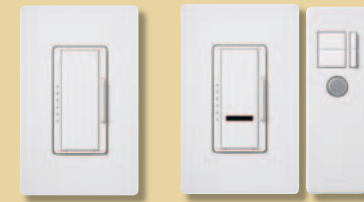

complete the look

Maestro® dimmers & switches**