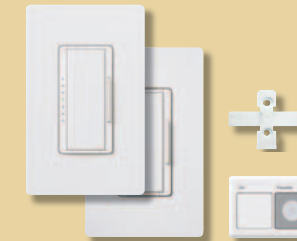

Distributed by

package options

Maestro Wireless® packages*

MRF-600MTHW-
1 wireless dimmer
1 Claro® wallplate
1 wireless controller
1 wall clip
1 visor clip

MRF-603THW-
1 wireless dimmer
1 companion dimmer
2 Claro® wallplates
1 wireless controller
1 wall clip
1 visor clip

MRF-600MT-
1 wireless dimmer
1 wireless controller
1 wall clip
1 visor clip

MRF-VCTX-WH 1 wireless controller, 1 wall clip, and 1 visor clip. Only available in white.

* Combine packages to create a system of up to (3) wireless dimmers and (4) wireless controllers.

Maestro Wireless dimmer with screwless wallplate in white

Take advantage of the dimmer's flexibility by installing it wherever you want wireless control of your lights:

- porch
- foyer
- mudroom
- kitchen
- hallway
- outbuilding
- garage
- boat dock
- stairwell
- nursery