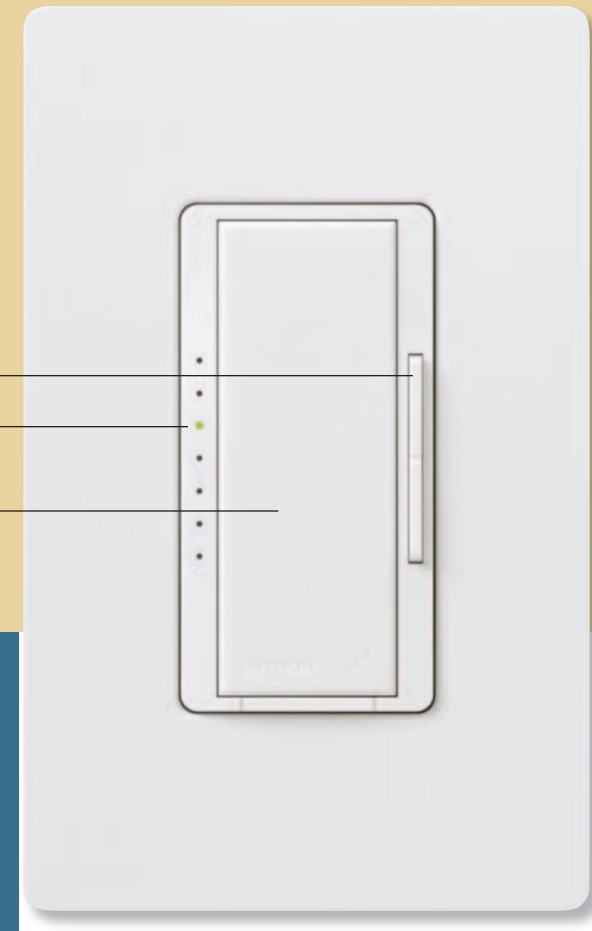

Maestro Wireless dimmer with screwless wallplate in white