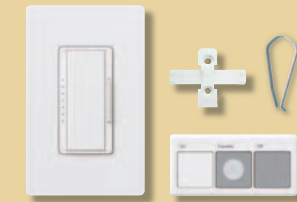

Distributed by

package options

Maestro Wireless® packages*

MRF-600MTHW-
1 wireless dimmer
1 Claro® wallplate
1 wireless controller
1 wall clip
1 visor clip

MRF-603THW-
1 wireless dimmer
1 companion dimmer
2 Claro® wallplates
1 wireless controller
1 wall clip
1 visor clip

MRF-600MT-
1 wireless dimmer
1 wireless controller
1 wall clip
1 visor clip

MRF-VCTX-WH 1 wireless controller, 1 wall clip, and 1 visor clip. Only available in white.

* Combine packages to create a system of up to (3) wireless dimmers and (4) wireless controllers.

Maestro Wireless dimmer with screwless wallplate in white

Take advantage of the dimmer's flexibility by installing it wherever you want wireless control of your lights:

- porch
- foyer
- mudroom
- kitchen
- hallway
- outbuilding
- garage
- boat dock
- stairwell
- nursery